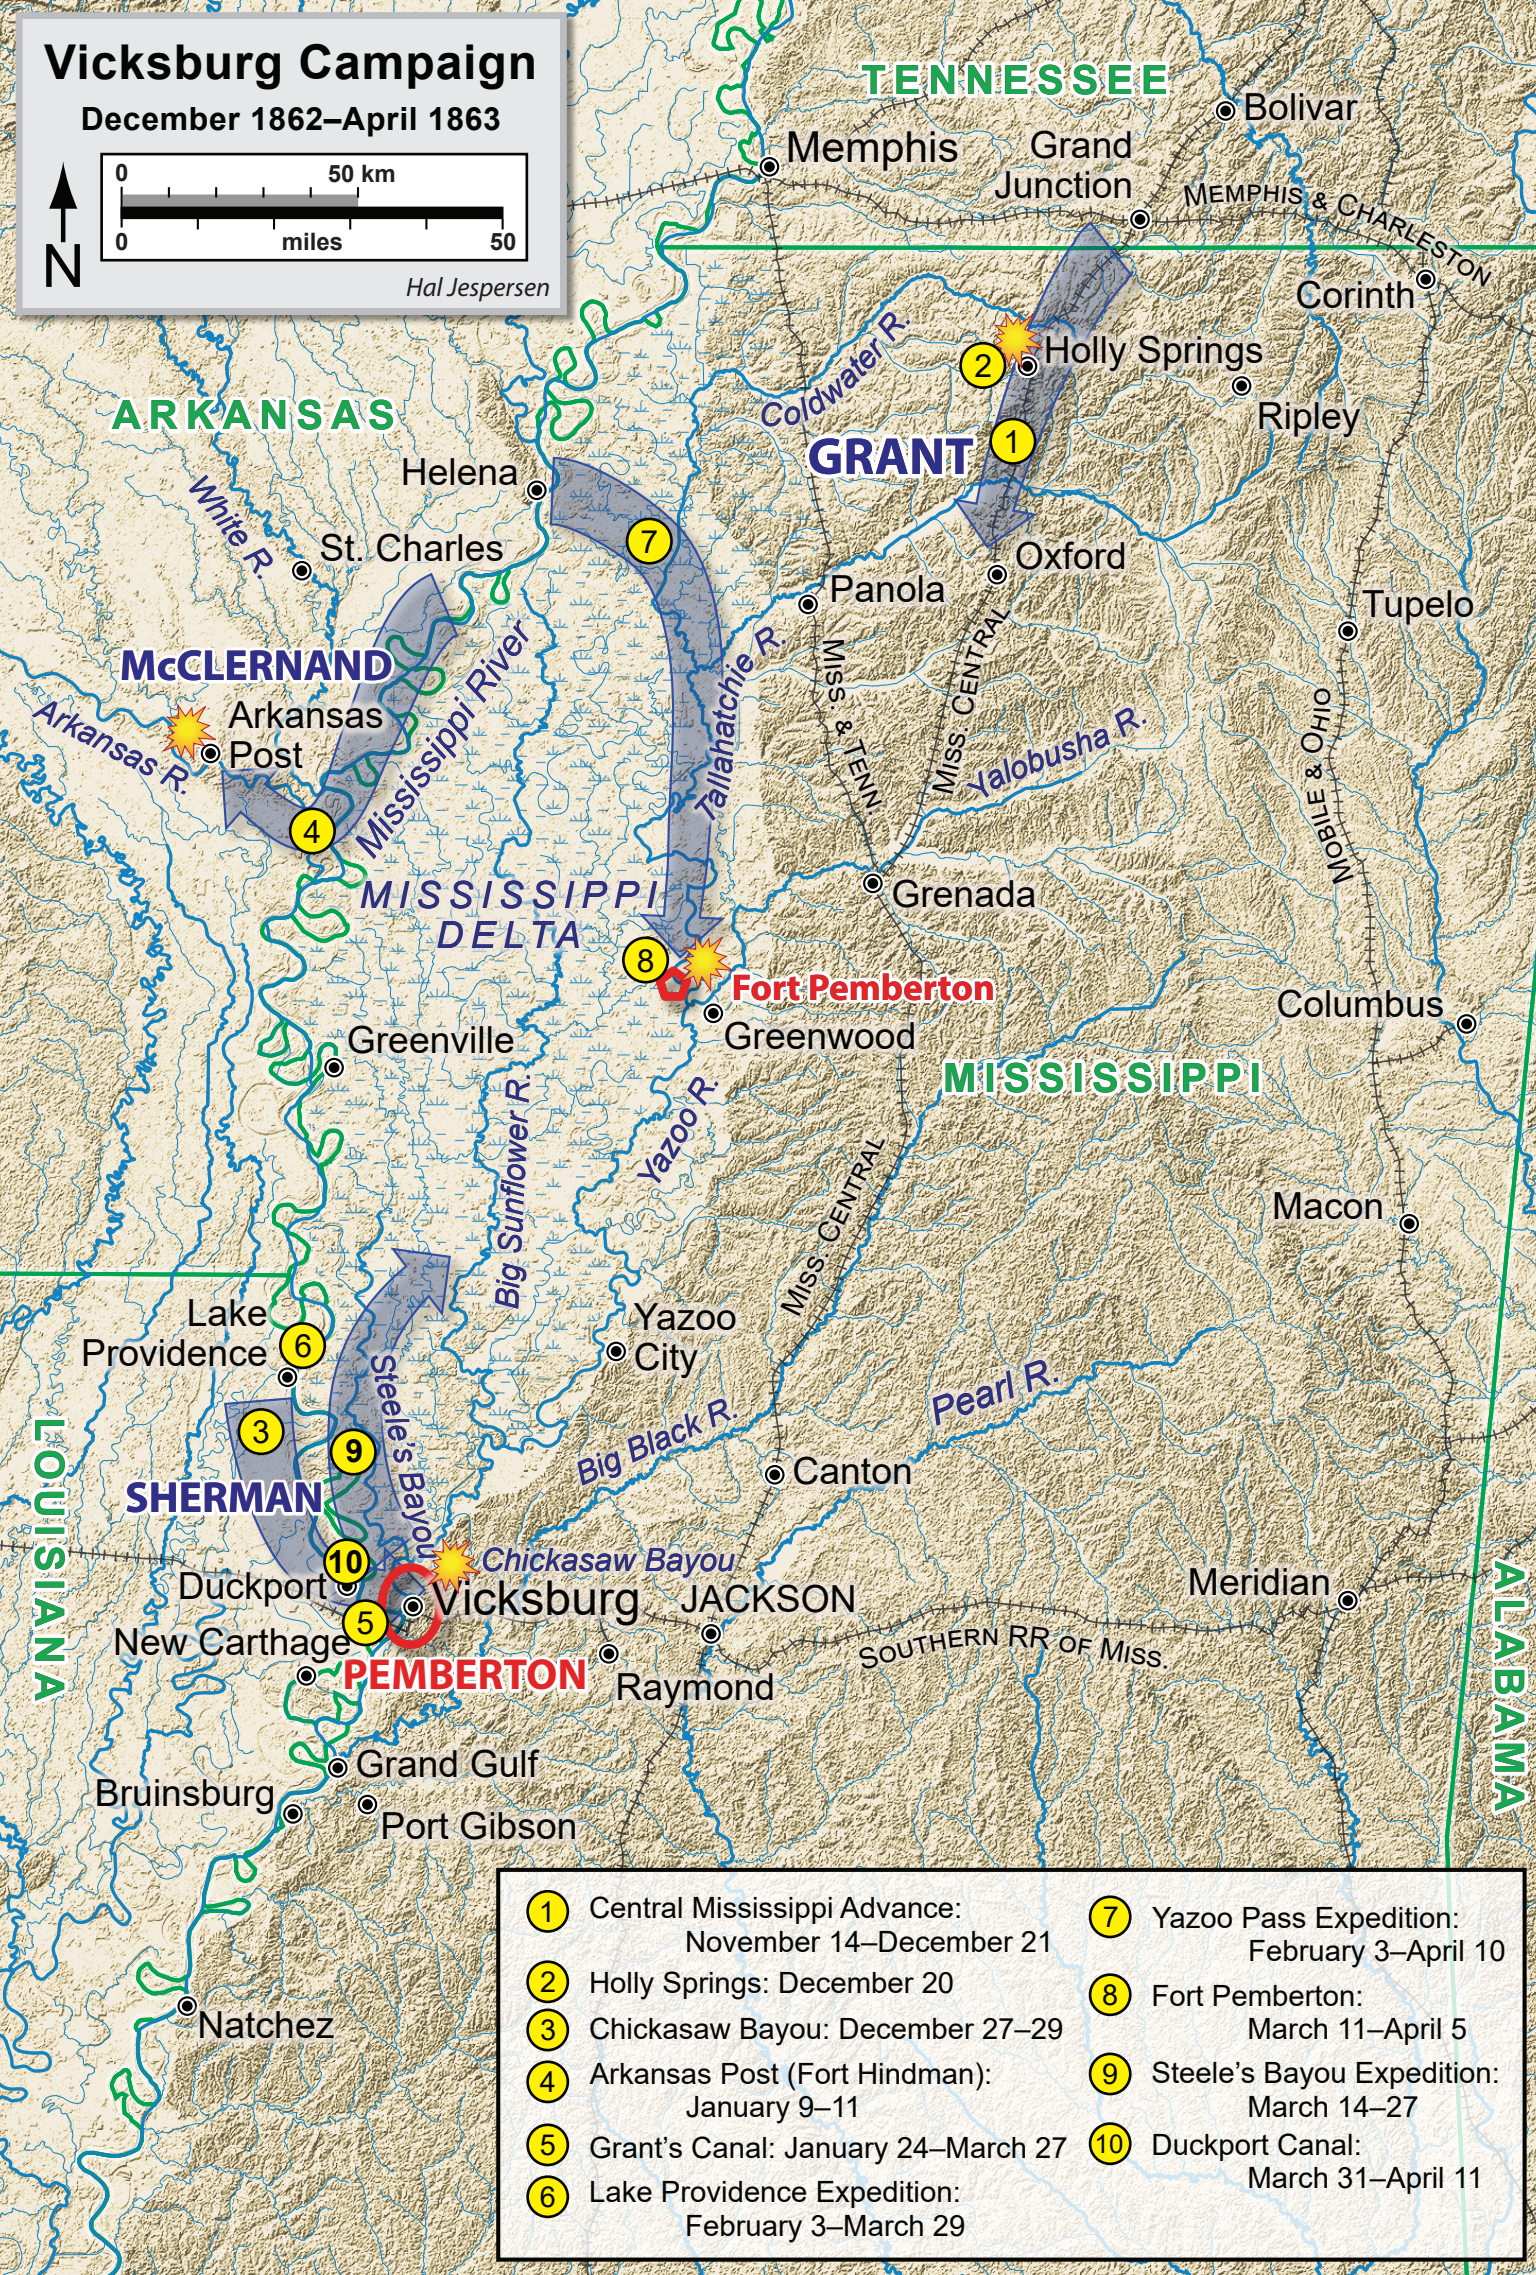

Vicksburg Campaign

December 1862–April 1863

Hal Jespersen

- | | |
|---|---|
| ① Central Mississippi Advance:
November 14–December 21 | ⑦ Yazoo Pass Expedition:
February 3–April 10 |
| ② Holly Springs: December 20 | ⑧ Fort Pemberton:
March 11–April 5 |
| ③ Chickasaw Bayou: December 27–29 | ⑨ Steele's Bayou Expedition:
March 14–27 |
| ④ Arkansas Post (Fort Hindman):
January 9–11 | ⑩ Duckport Canal:
March 31–April 11 |
| ⑤ Grant's Canal: January 24–March 27 | |
| ⑥ Lake Providence Expedition:
February 3–March 29 | |